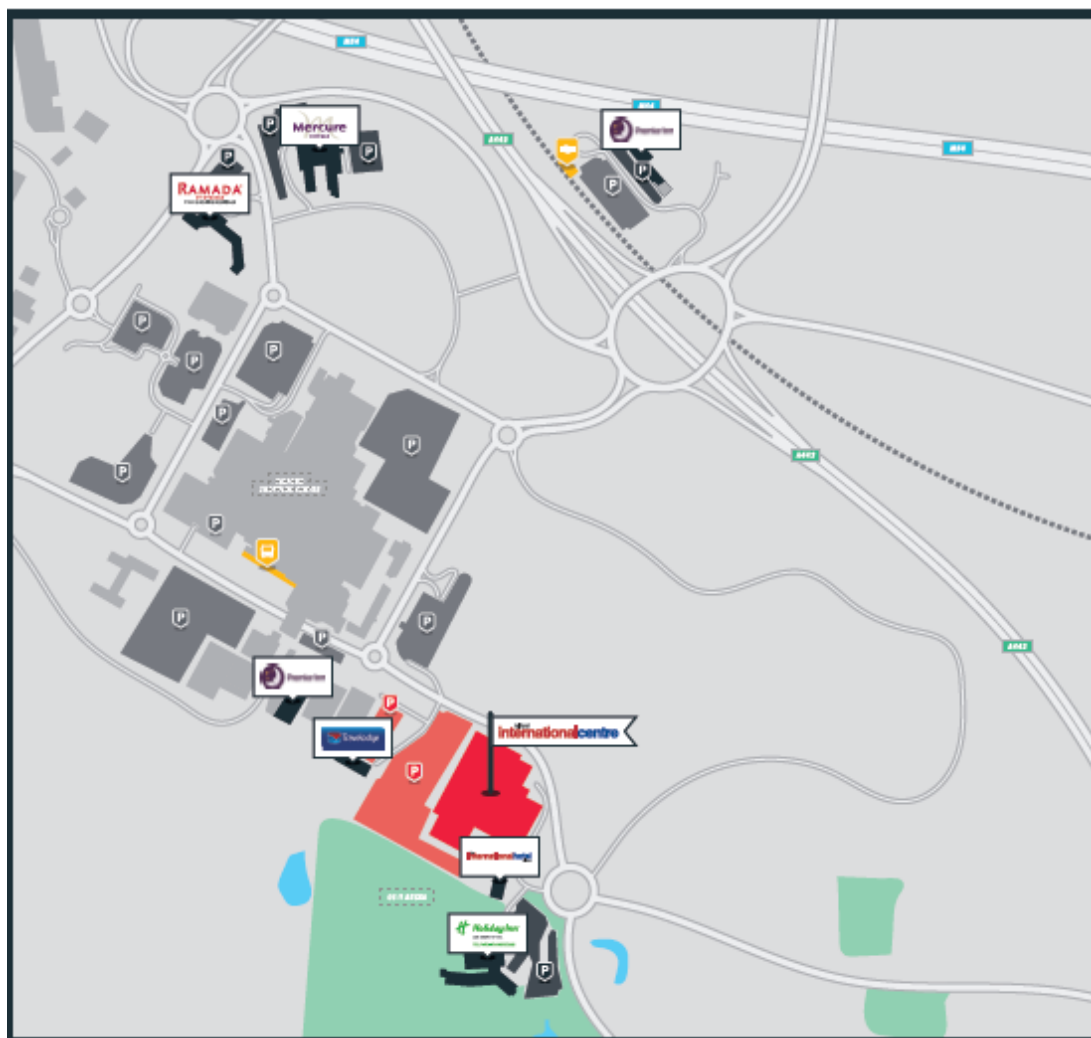

ADCH CONFERENCE 2024 at Telford International Centre Hotels in the area

Hotel	Room type	Price	Distance to venue
The International Hotel	Single occupancy, B & B	£110	2-minute walk
Telford Holiday Inn	Single occupancy, B & B	£137.50	2-minute walk
Travelodge Telford International Centre		Best rate on their website	2-minute walk
Premier Inn Telford International Centre		Best rate on their website	4-minute walk
Ramada Hotel	Single occupancy, B & B	£125	15-minute walk
Mercure Telford Centre Hotel		Best rate on their website	15-minute walk